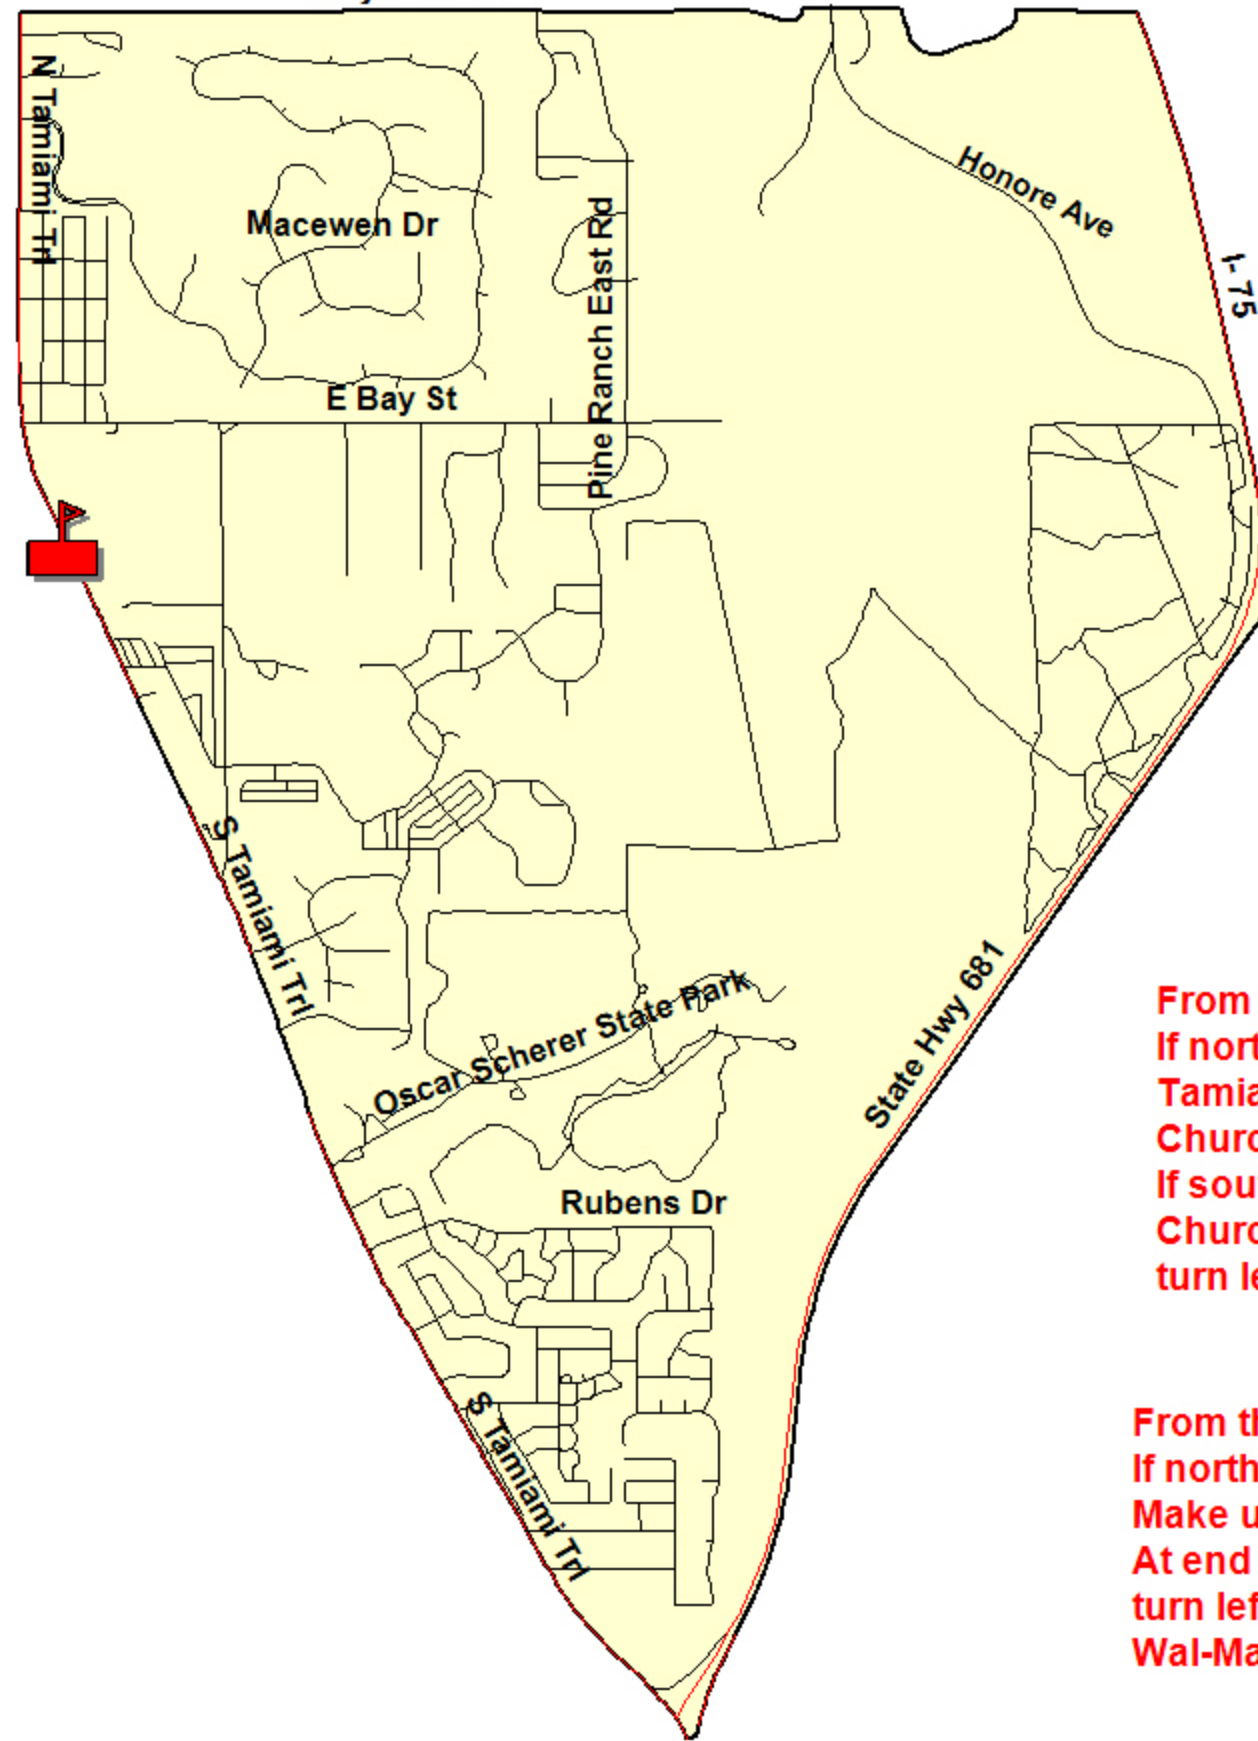

Precinct 501

Polling Place Location:

CHURCH OF THE HOLY SPIRIT
129 S TAMIAMI TRL
OSPREY FL 34229-9211

Directions

From the North: Drive south on Tamiami Trail to Bay Acres Ave. Make u-turn. Church is on the right. At end of driveway, turn left.

From the South: Drive north on Tamiami Trail past Wal-Mart to Church, on right. Turn into driveway; at end of driveway, turn left.

From the West: Drive east to Tamiami Trail. If north of Bay Acres Ave., turn right on Tamiami Trail. Make u-turn on Bay Acres Ave; Church is on right. At end of driveway, turn left. If south of Bay Acres Ave., turn left on Tamiami Trail. Church is on right, just past Wal-Mart. At end of driveway, turn left.

From the East: Drive west to Tamiami Trail. If north of Bay Acres Ave, turn left on Tamiami Trail. Make u-turn on Bay Acres Ave. Church is on right. At end of driveway, turn left. If south of Bay Acres Ave., turn left on Tamiami Trail. Church is on the right, just past Wal-Mart. At end of driveway, turn left.