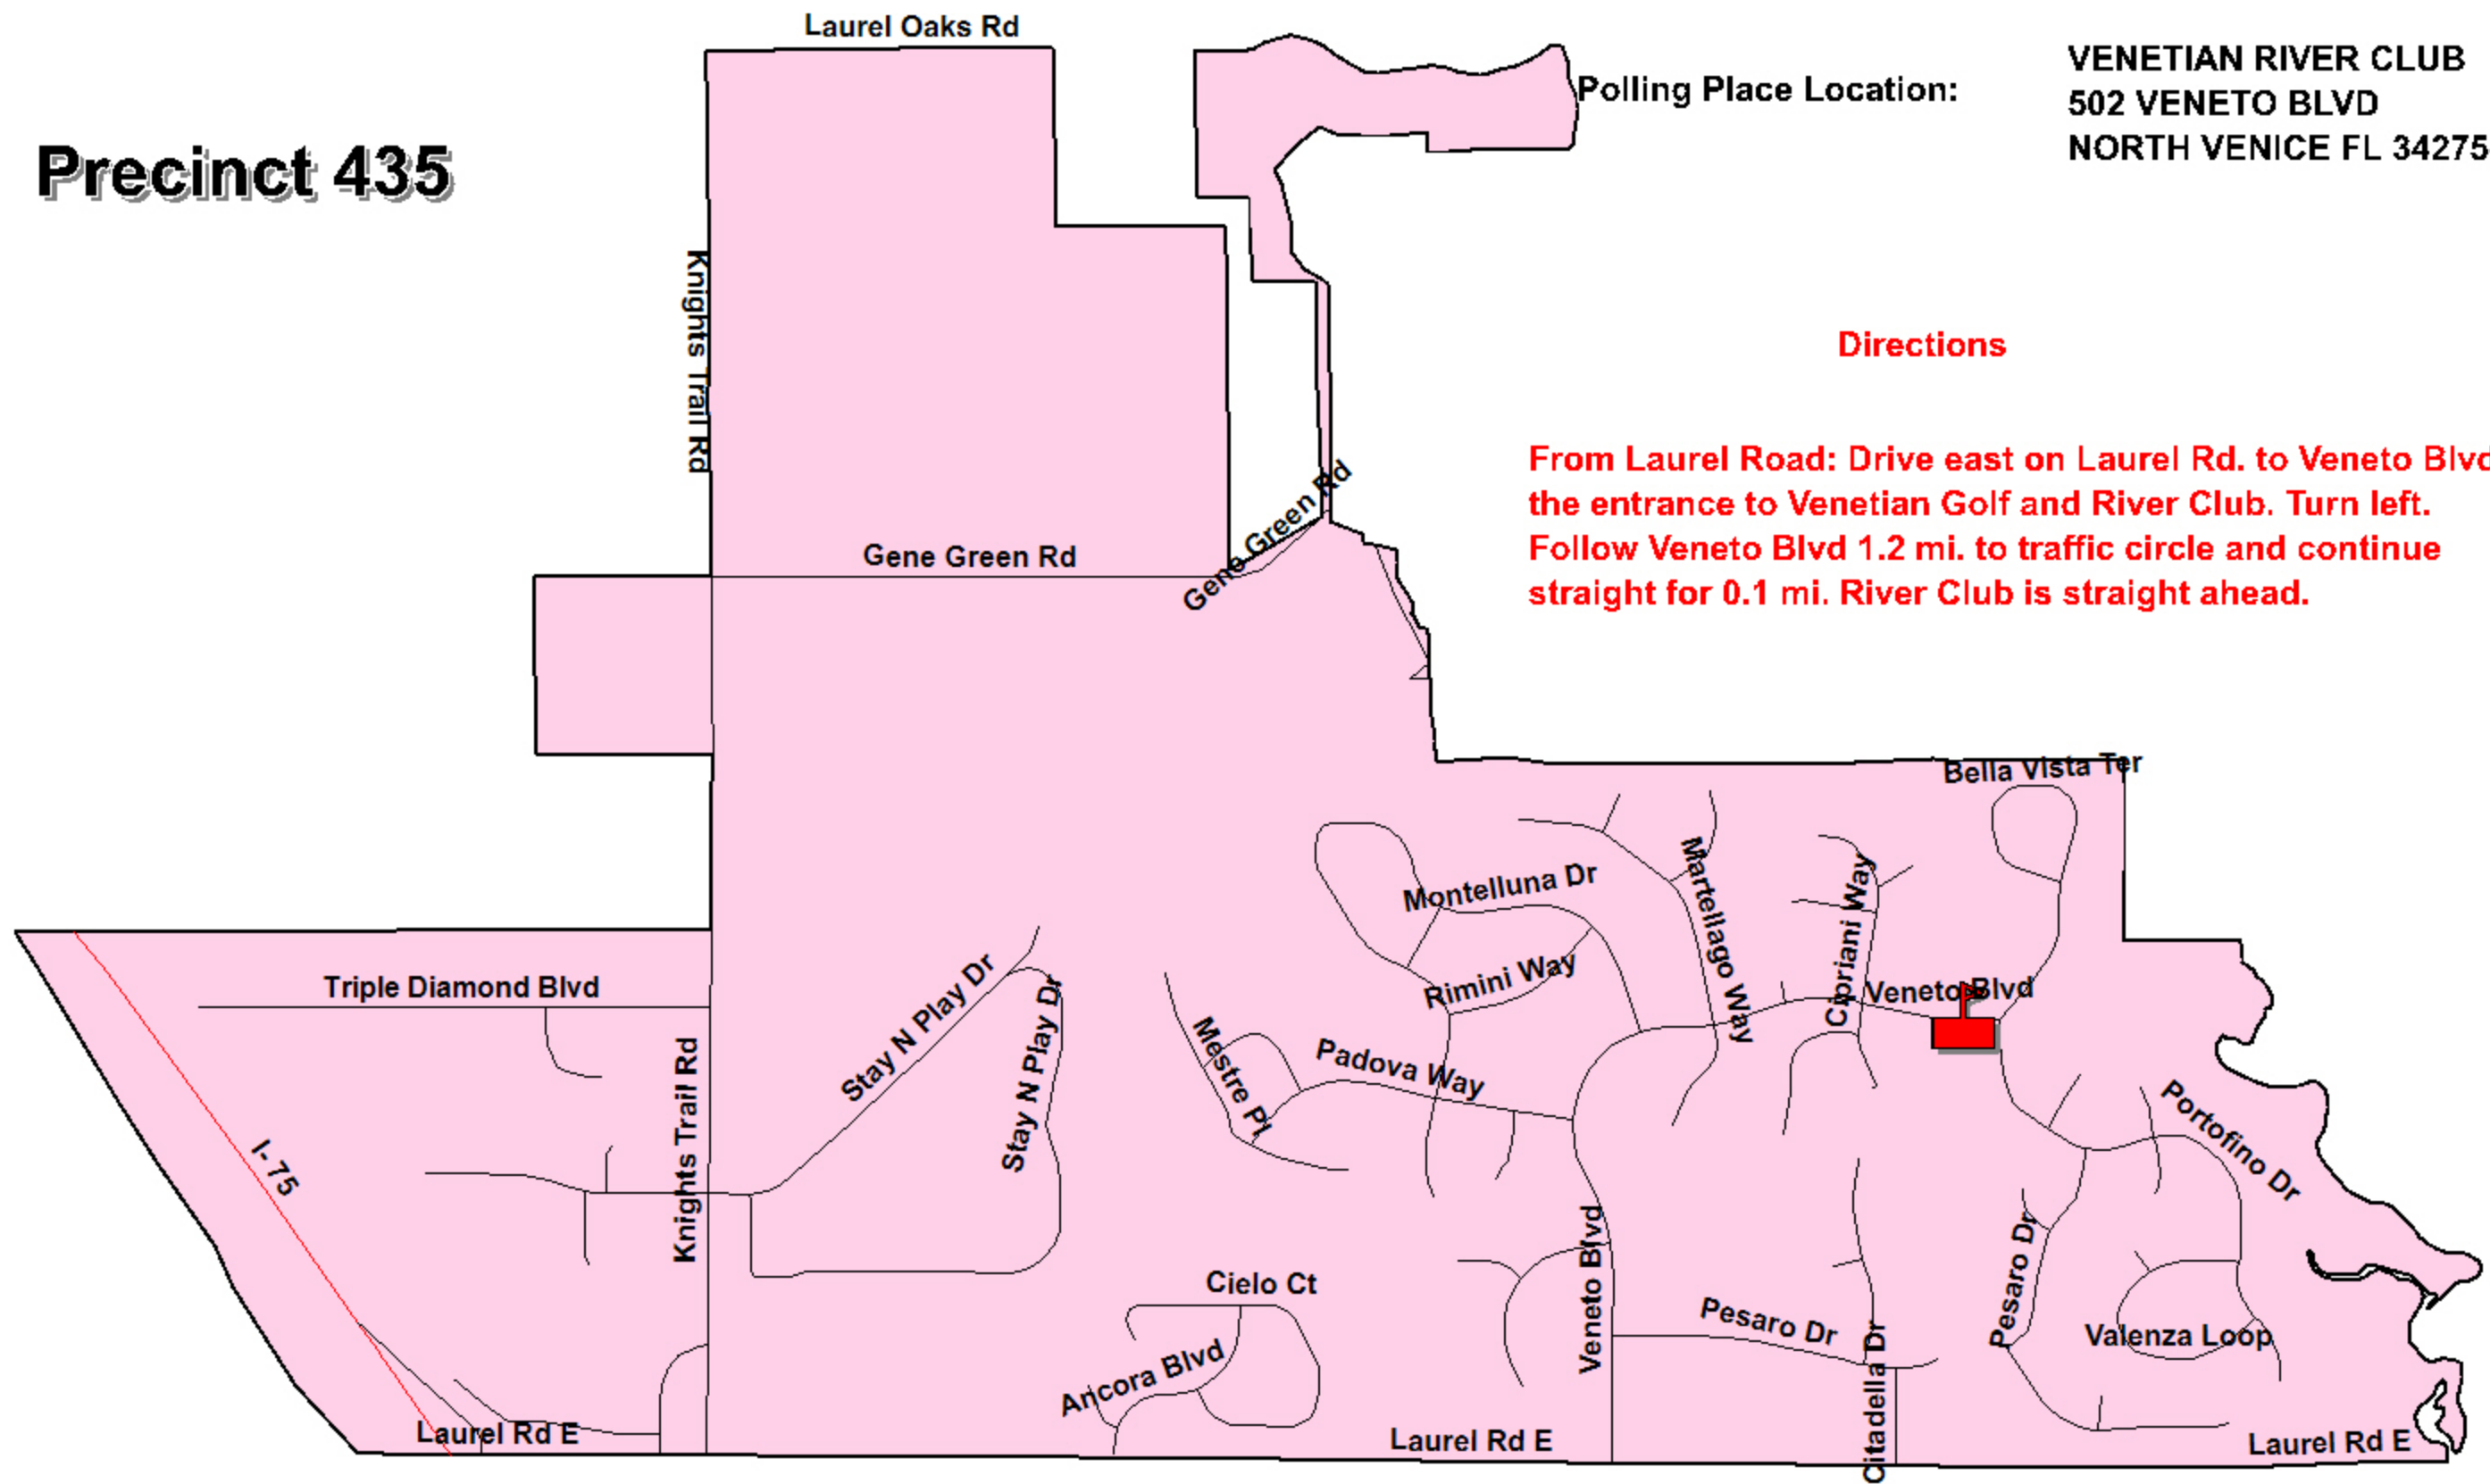

Precinct 435

Polling Place Location:

VENETIAN RIVER CLUB
502 VENETO BLVD
NORTH VENICE FL 34275-6675

Directions

From Laurel Road: Drive east on Laurel Rd. to Veneto Blvd., the entrance to Venetian Golf and River Club. Turn left. Follow Veneto Blvd 1.2 mi. to traffic circle and continue straight for 0.1 mi. River Club is straight ahead.