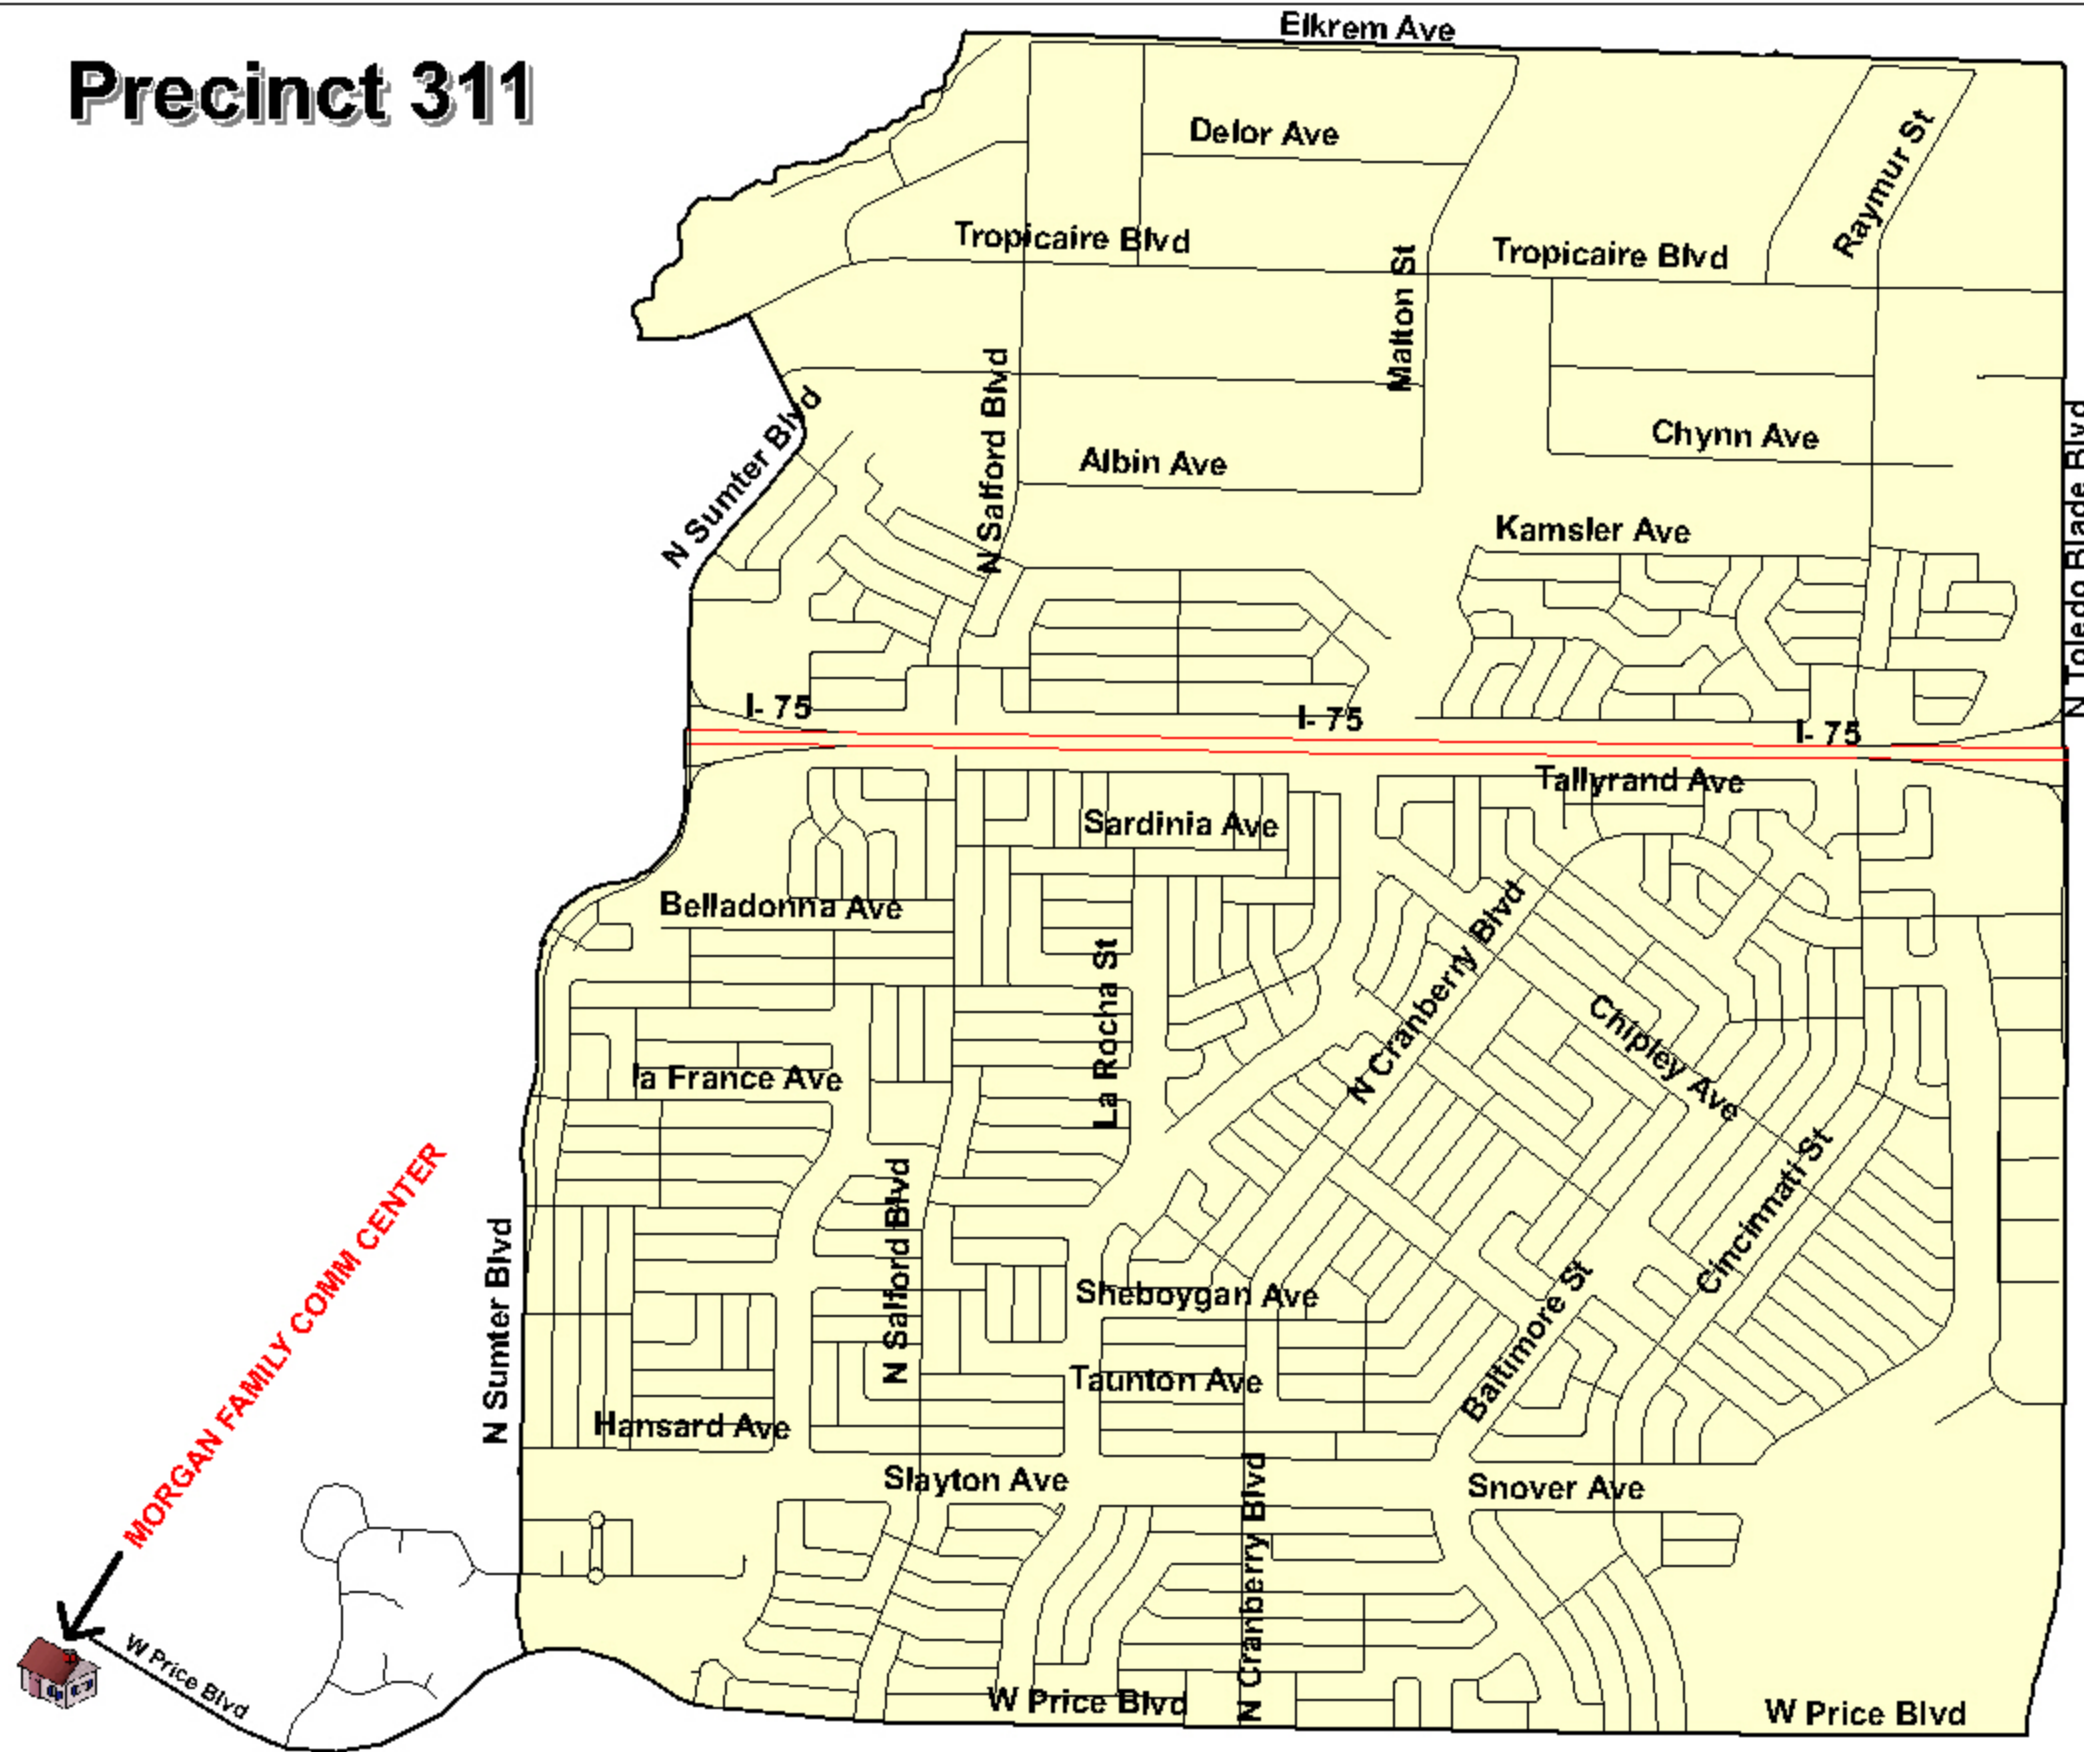

# Precinct 311

## Polling Place Location:

**MORGAN FAMILY COMM CENTER  
6207 WEST PRICE BLVD  
NORTH PORT FL 34291**

## Directions

**From the North: Drive south on Sumter Blvd. 2 mi. past I-75 to W. Price Blvd. Turn right and drive 0.9 mi. to the Community Center, on the left.**

**From the East: Drive south on N. Cranberry Blvd. to W. Price Blvd. Turn right and drive 2.5 mi. to the Community Center, on the left.**