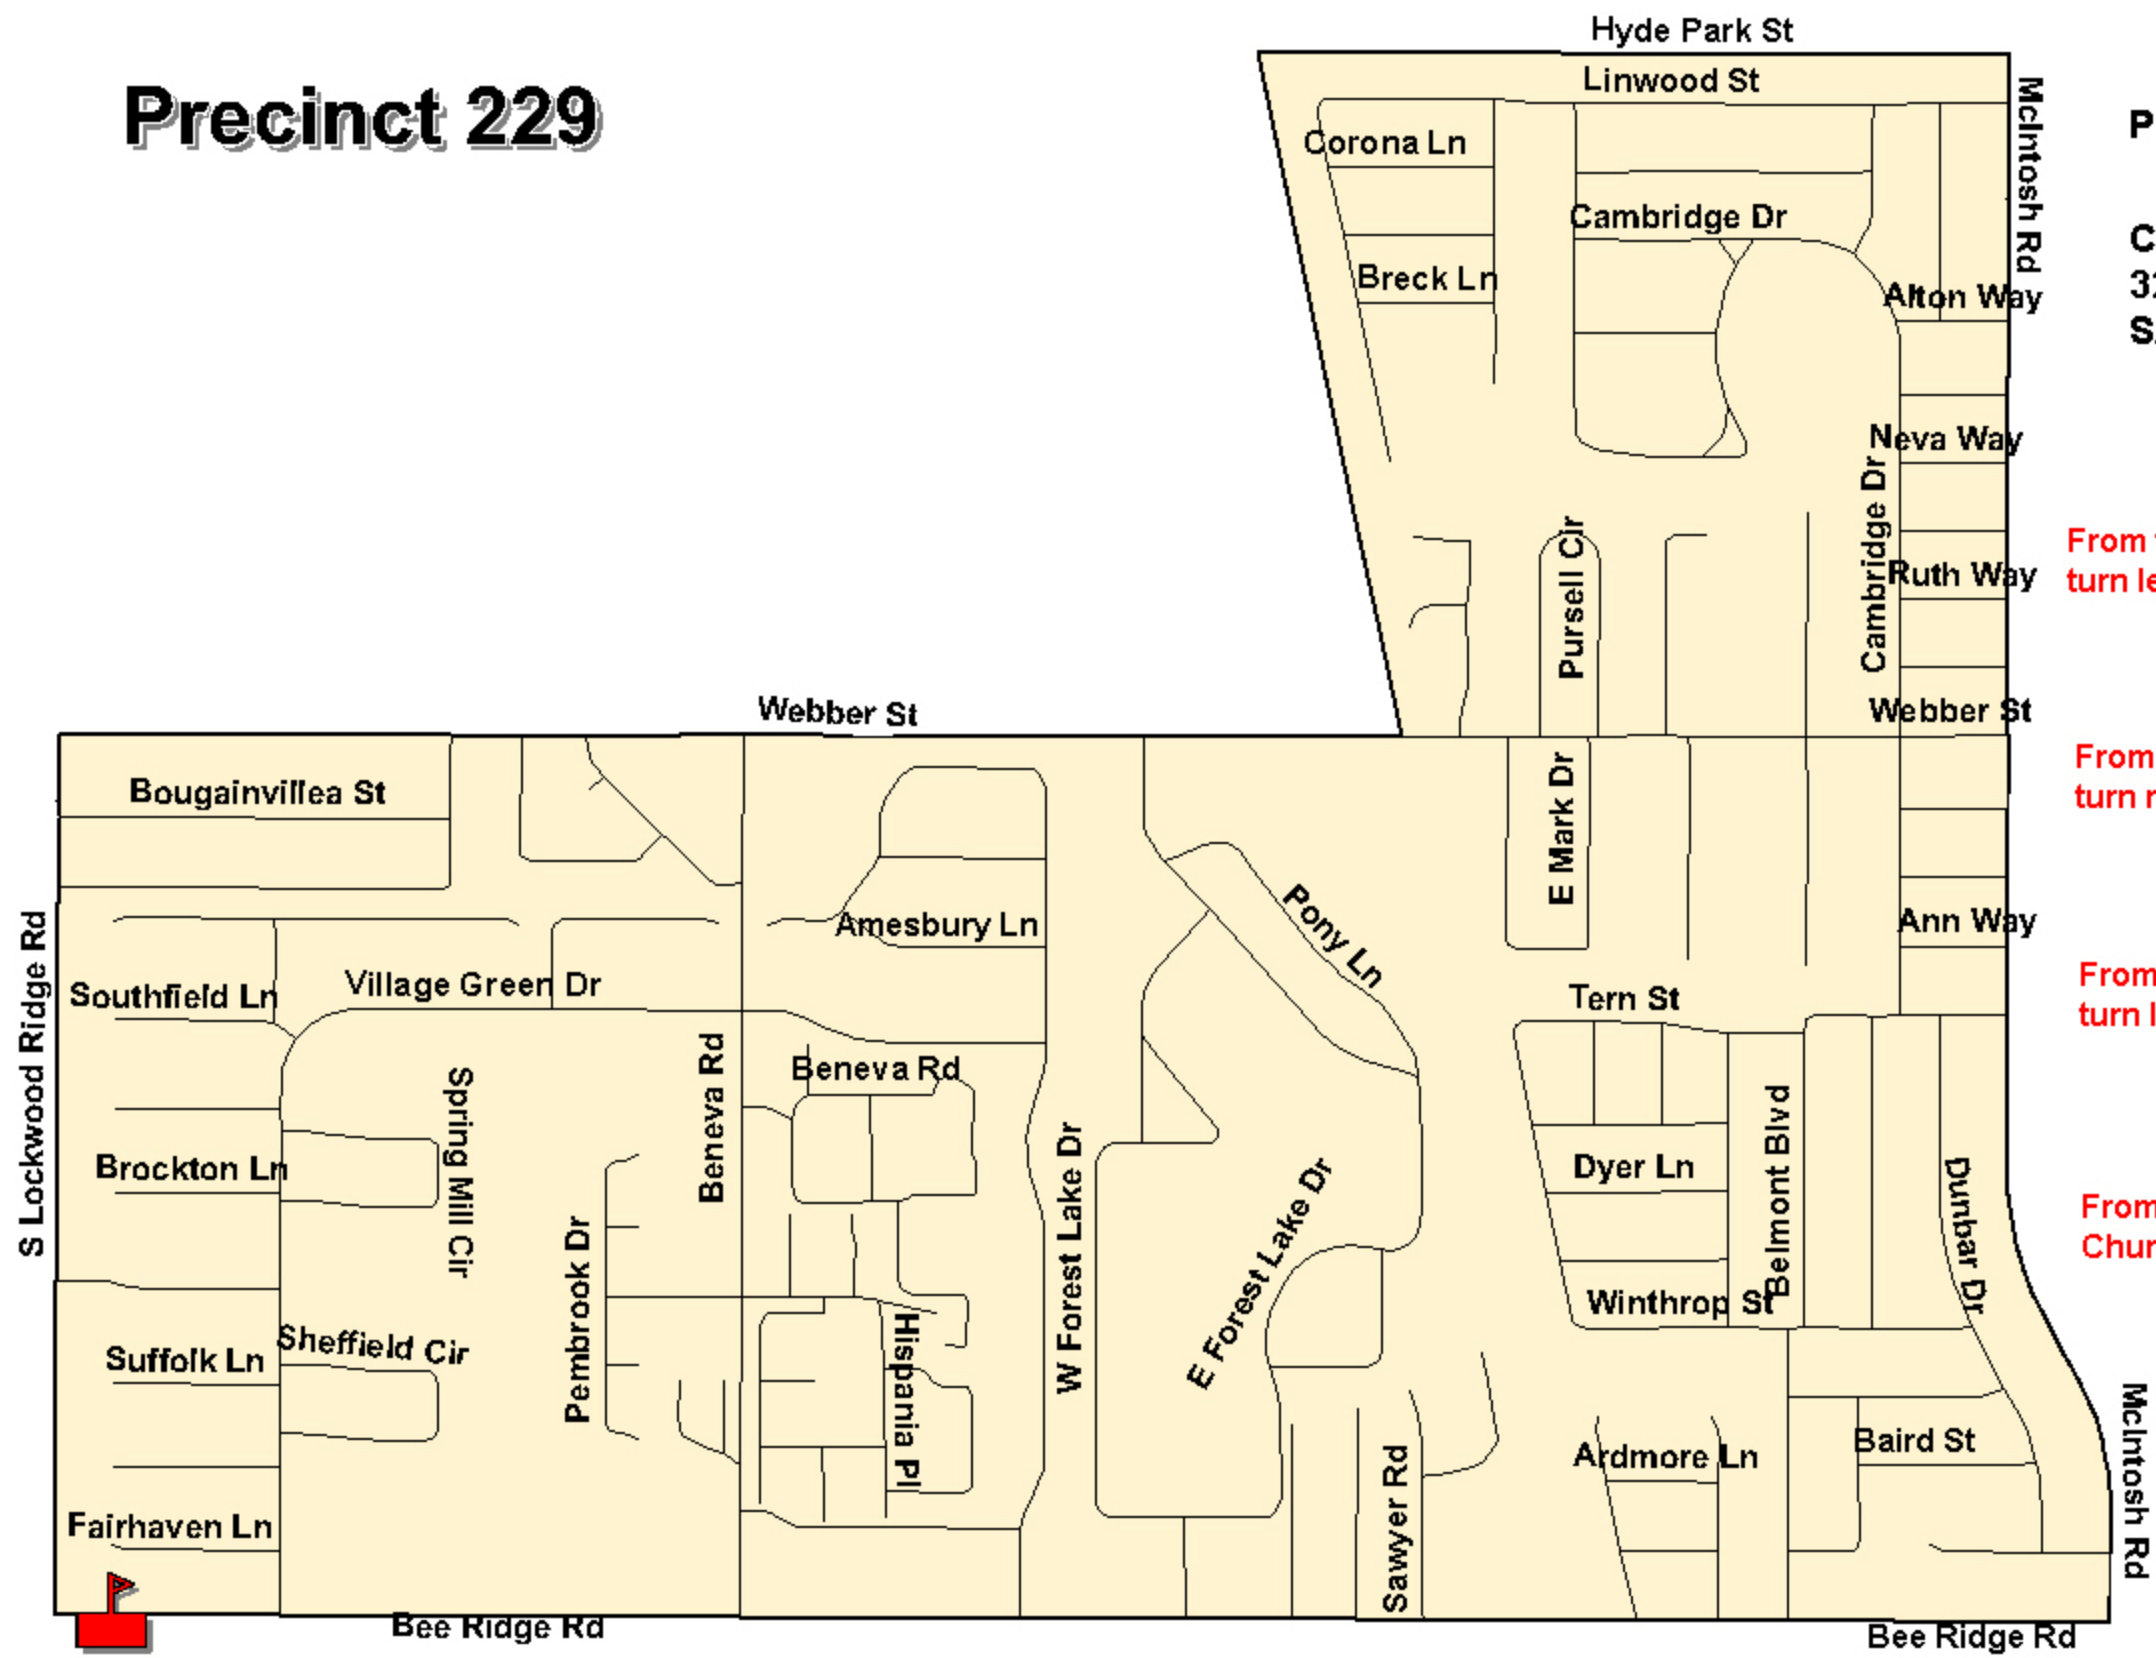

# Precinct 229

## Polling Place Location:

**CHURCH OF THE PALMS**  
**3224 BEE RIDGE RD**  
**SARASOTA FL 34239-7201**

## Directions

**From the Northwest: Take S. Lockwood Ridge Rd. south, turn left on Bee Ridge Rd., Church is on right.**

**From the Northeast: Take McIntosh Rd. south, turn right on Bee Ridge Rd., Church is on left.**

**From the West: Take S. Lockwood Ridge Rd. south, turn left on Bee Ridge Rd., Church is on right.**

**From the East: Take Bee Ridge Rd. west, Church is on left just before S. Lockwood Ridge Rd.**