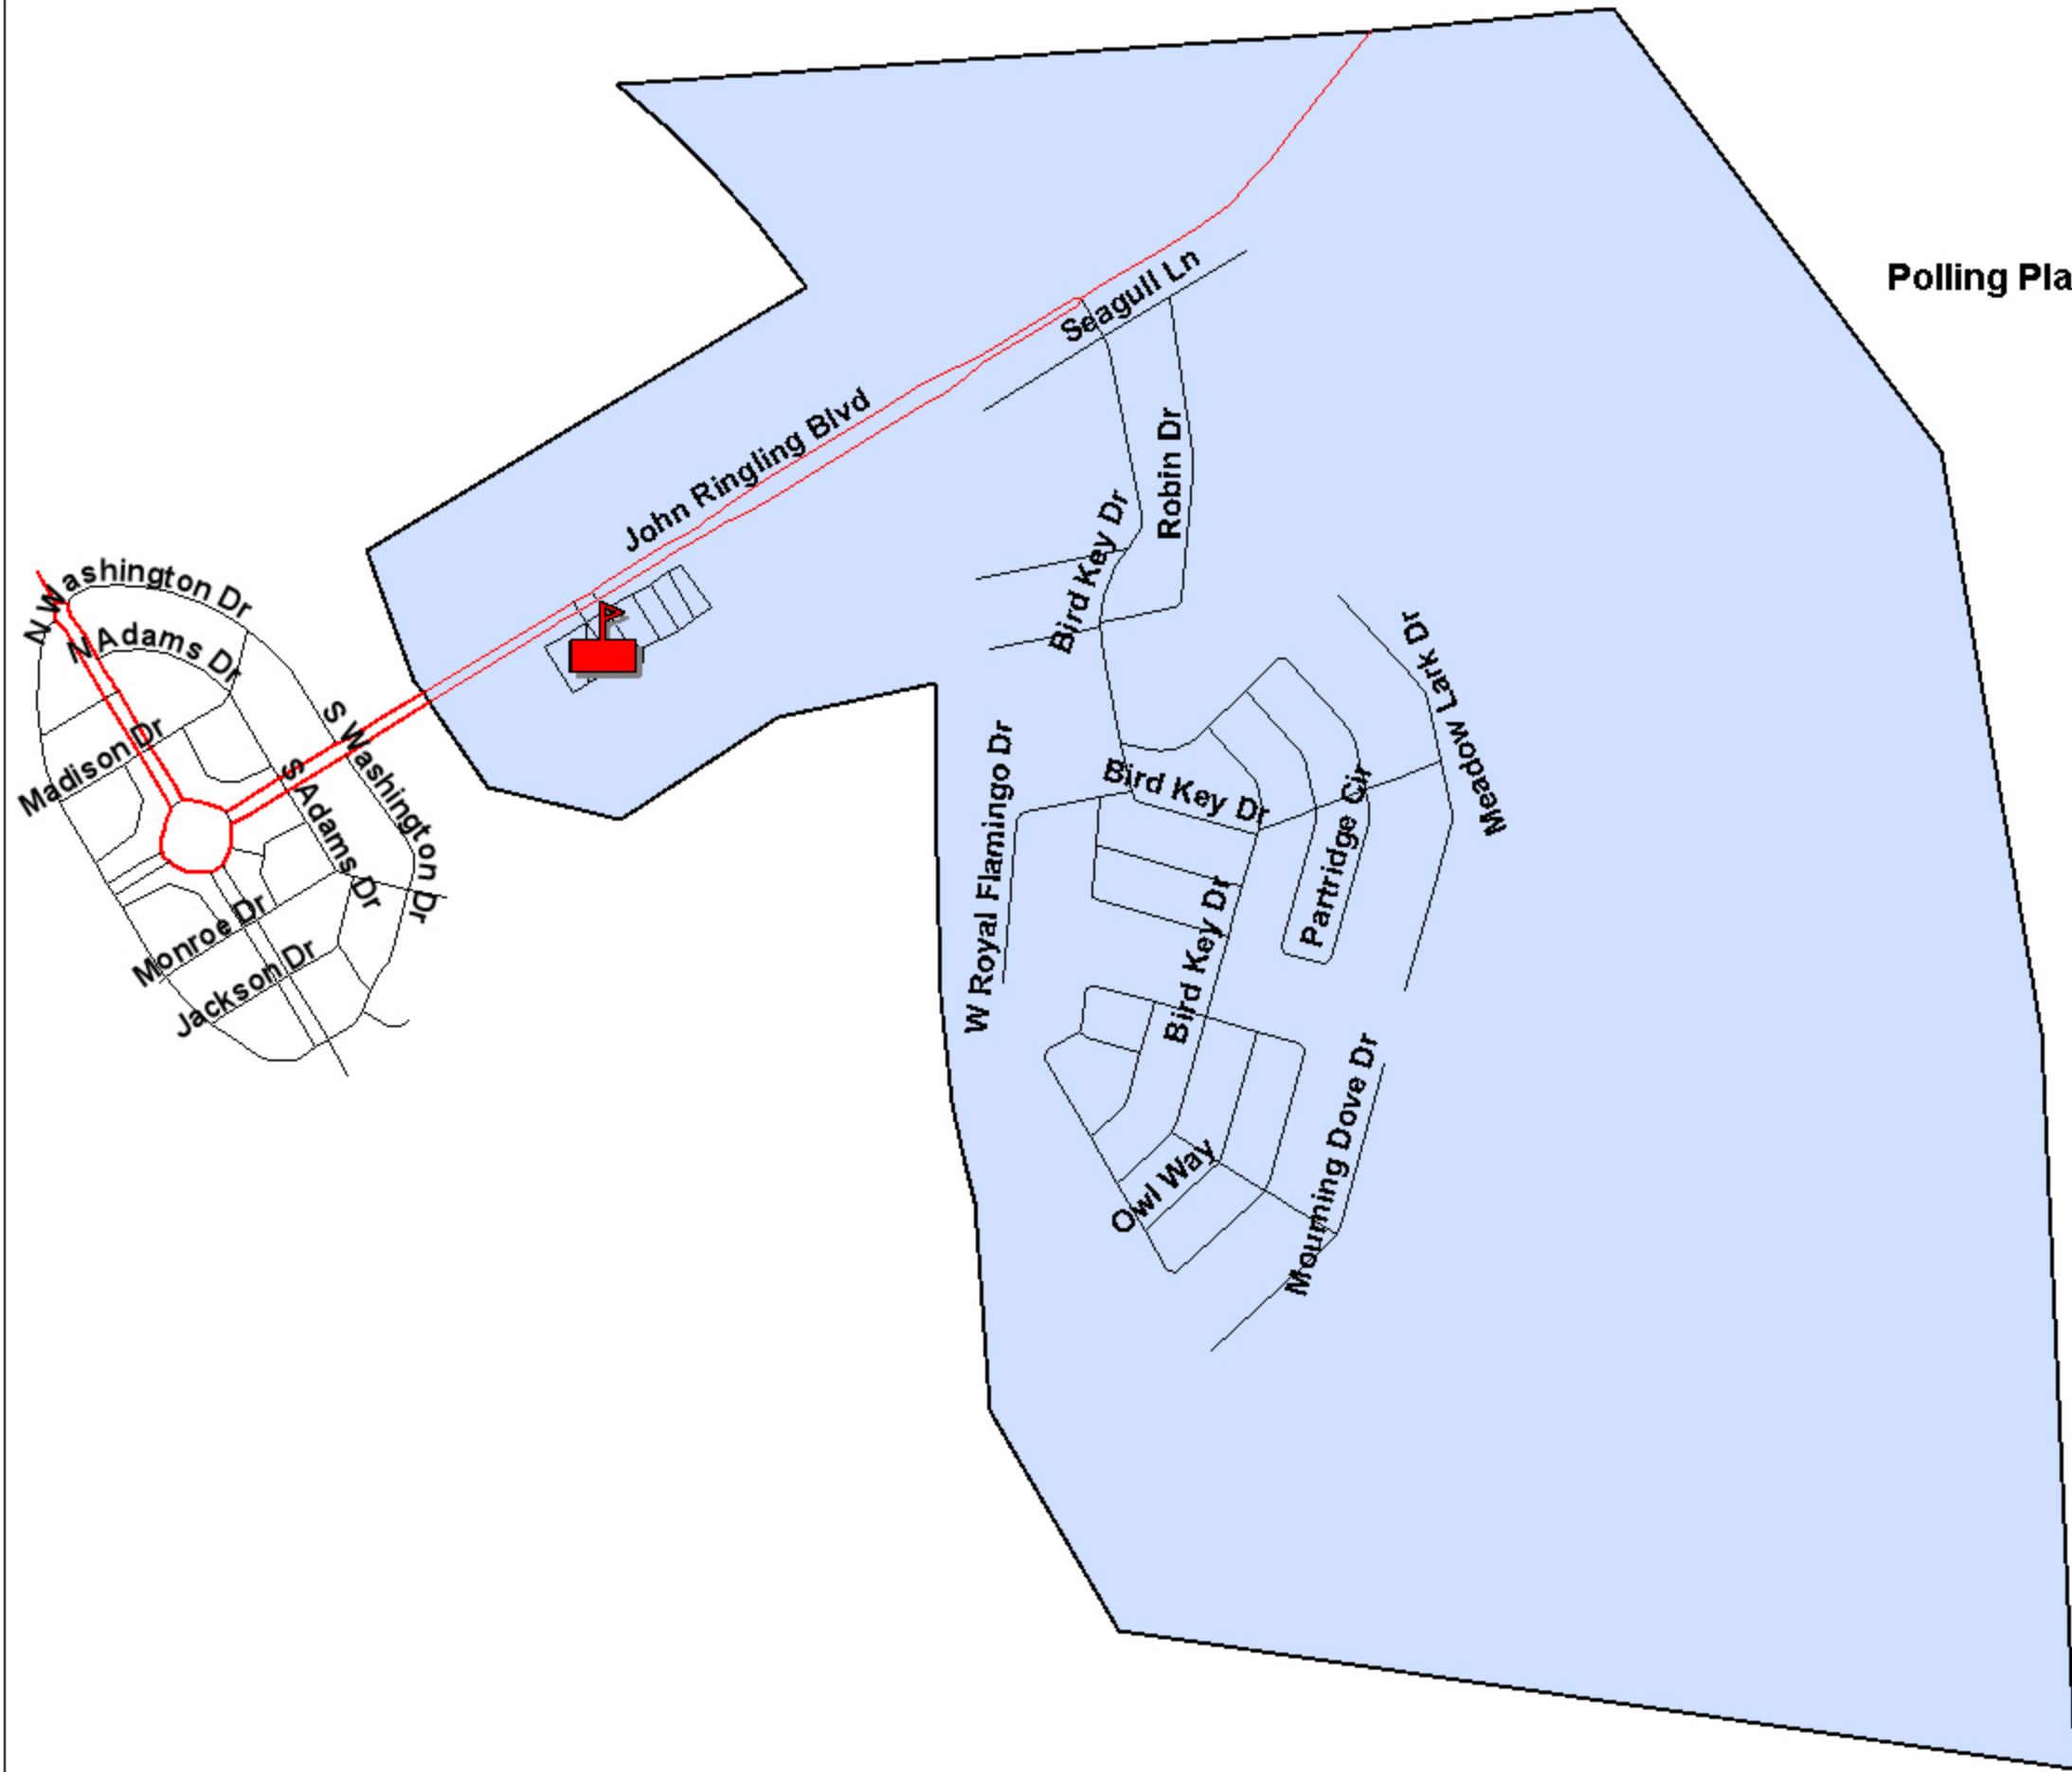

# Precinct 213

Polling Place Location:

PLYMOUTH HARBOR  
700 JOHN RINGLING BLVD  
SARASOTA FL 34236

## Directions

From the south: Head north on Bird Key Dr.  
Turn left onto John Ringling Blvd.  
Plymouth Harbor is on the left.